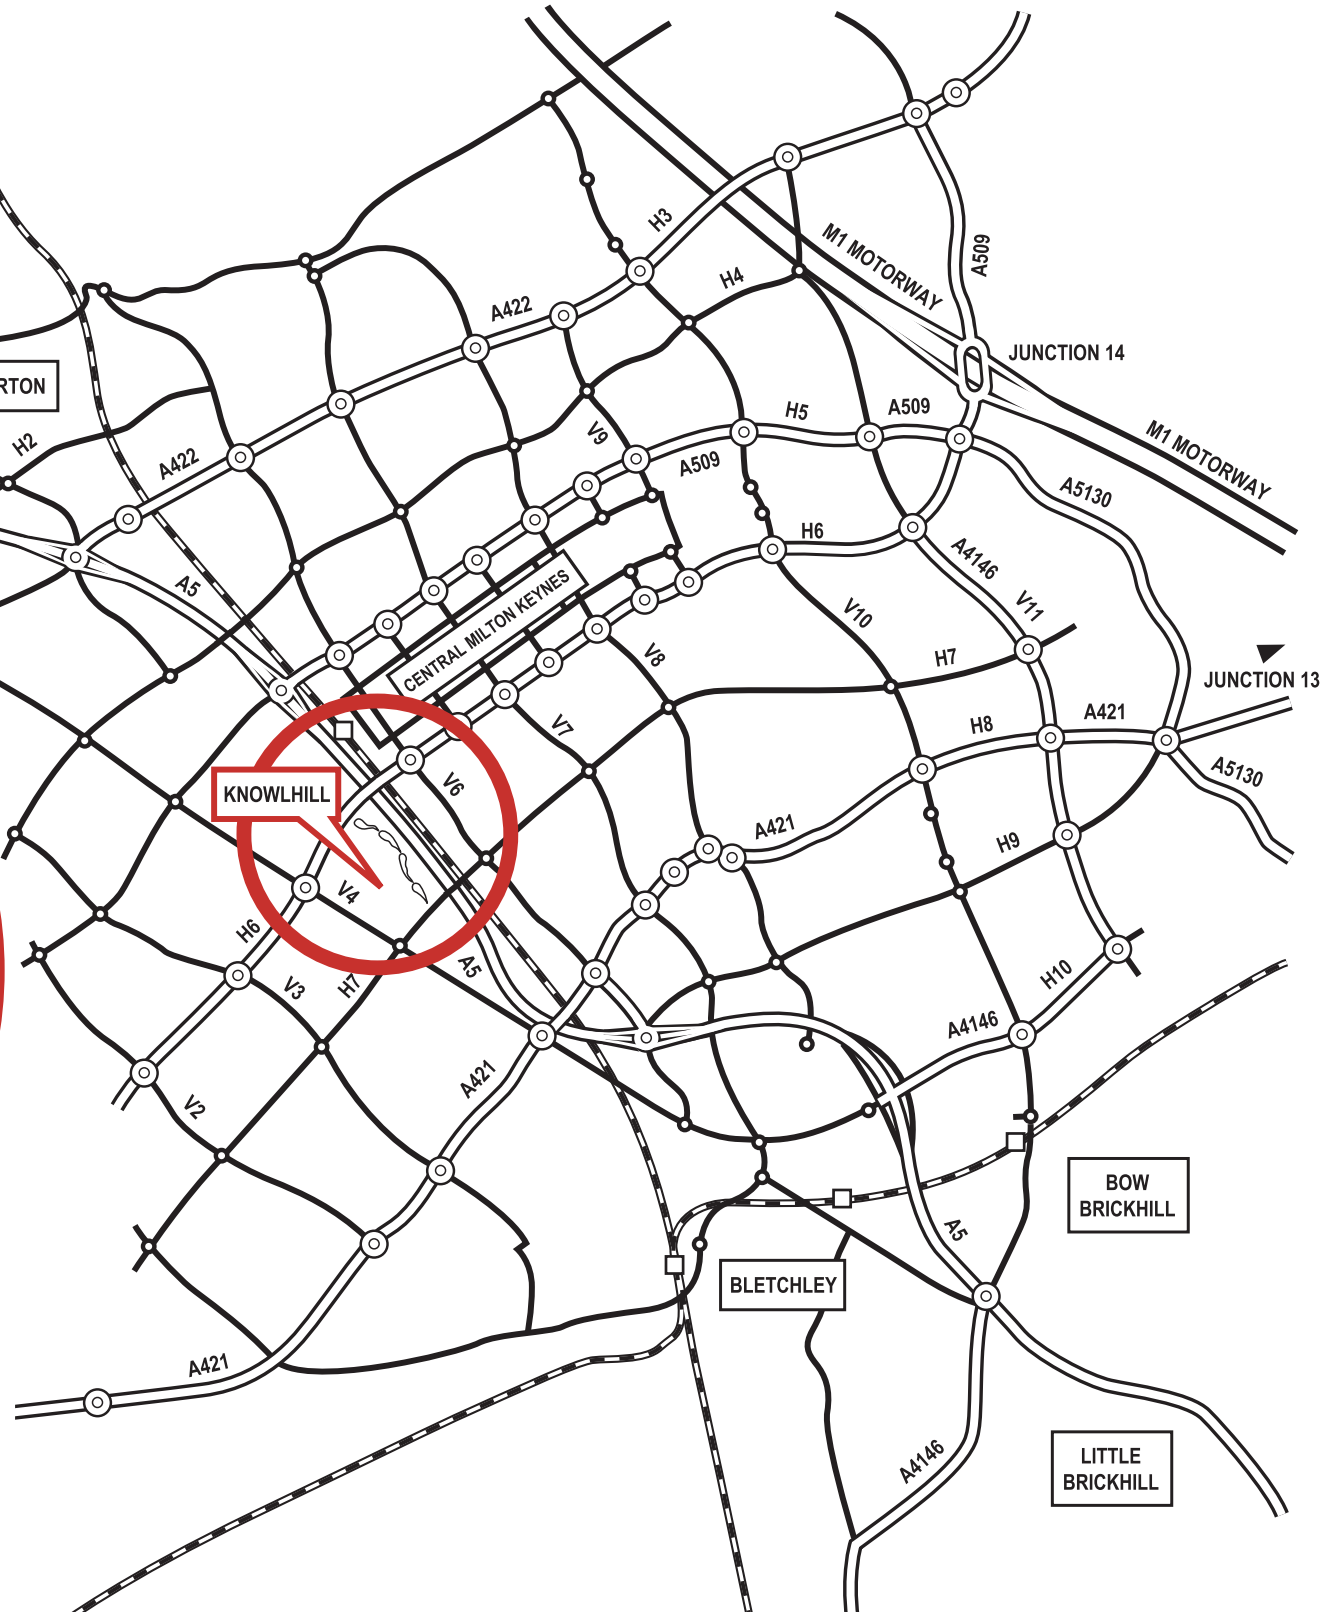

National Energy Services (NES)

National Energy Centre
Davy Avenue
Knowlhill
Milton Keynes
MK5 8NA

T: 01908 672787

F: 01908 662296

E: enquiry@nesltd.co.uk

KEY

- A Parcelforce Worldwide
- B Carnell
- C Homebase